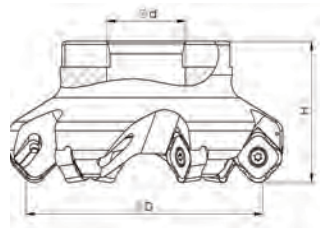

88° SNMX 1306

Indexable Brand:TT

Item Code	Stock	Inter C	Dimension mm				Spare Parts		
			Inter Coolant	D	Z	H	d	Insert	Screw
HEI.1615000	○	●	63	6	40	22	SNMX 1306	M4,5X11	T20
HEI.1615100	○	●	80	8	50	27	SNMX 1306	M4,5X11	T20
HEI.1615200	○	●	100	10	50	32	SNMX 1306	M4,5X11	T20

45° SNMX 1607

Indexable Brand:TT

Item Code	Stock	Inter C	Dimension mm				Spare Parts		
			Inter Coolant	D	Z	H	d	Insert	Screw
HEI.1273500	●	●	100	6	52	32	SNMX 1607	M4,5X12	T20
HEI.1273600	●	○	125	8	62	40	SNMX 1607	M4,5X12	T20
HEI.1273700	●	○	160	10	62	40	SNMX 1607	M4,5X12	T20