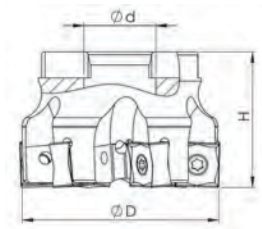

88° SNMX 1306

Indexable Brand:TT

Item Code	Stock	Inter C	Dimension mm				Spare Parts		
			Inter Coolant	D	Z	H	d	Insert	Screw
HEI.1615000	○	●	63	6	40	22	SNMX 1306	M4,5X11	T20
HEI.1615100	○	●	80	8	50	27	SNMX 1306	M4,5X11	T20
HEI.1615200	○	●	100	10	50	32	SNMX 1306	M4,5X11	T20

45° SNMX 1607

Indexable Brand:TT

Item Code	Stock	Inter C	Dimension mm				Spare Parts		
			Inter Coolant	D	Z	H	d	Insert	Screw
HEI.1273500	●	●	100	6	52	32	SNMX 1607	M4,5X12	T20
HEI.1273600	●	○	125	8	62	40	SNMX 1607	M4,5X12	T20
HEI.1273700	●	○	160	10	62	40	SNMX 1607	M4,5X12	T20