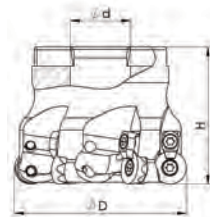

EPNW 0603

Indexable Brand:KC

Item Code	Stock	Inter C	Dimension mm				Spare Parts		
			D	Z	H	d	Insert	Screw	Torx
EPNW 0603	Stock	Inter Coolant							
HEI.1278000	○	●	52	7	40	22	EPNW 0603	M2,5X7	T8
HEI.1278100	○	●	63	8	40	22	EPNW 0603	M2,5X7	T8

RPMT 10T3

Indexable Brand:KYCR

Item Code	Stock	Inter C	Dimension mm				Spare Parts		
			D	Z	H	d	Insert	Screw	Torx
RPMT 10T3	Stock	Inter Coolant							
HEI.1187800	●	●	35	4	40	16	RPMT 10T3	M3X8	T10
HEI.1187900	●	●	40	5	40	16	RPMT 10T3	M3X8	T10
HEI.1188000	●	●	50	6	40	22	RPMT 10T3	M3X8	T10