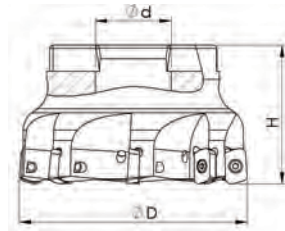

EPNW 0603

Indexable Brand:KC

Item Code	Stock	Inter C	Dimension mm				Spare Parts		
			D	Z	H	d	Insert	Screw	Torx
EPNW 0603	Stock	Inter Coolant							
HEI.1278000	○	●	52	7	40	22	EPNW 0603	M2,5X7	T8
HEI.1278100	○	●	63	8	40	22	EPNW 0603	M2,5X7	T8

RPMT 10T3

Indexable Brand:KYCR

Item Code	Stock	Inter C	Dimension mm				Spare Parts		
			D	Z	H	d	Insert	Screw	Torx
RPMT 10T3	Stock	Inter Coolant							
HEI.1187800	●	●	35	4	40	16	RPMT 10T3	M3X8	T10
HEI.1187900	●	●	40	5	40	16	RPMT 10T3	M3X8	T10
HEI.1188000	●	●	50	6	40	22	RPMT 10T3	M3X8	T10