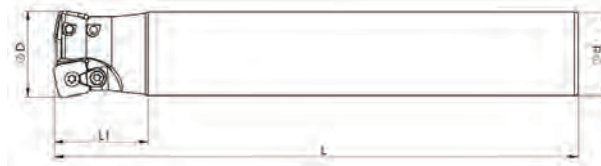

SDMT 1204

Indexable Compability: ZCC

Item Code	Stock		Dimension mm						Spare Parts				
	Stock	Inter C	D	Z	L1	L	d	Insert	Screw	Torx	Clamp	Screw	Torx
HEI.1250900	•	•	32	2	60	200	32	SDMT 1204	M4X11	CK14	CK14	M3,5X11	T15
HEI.1251000	•	•	40	3	40	200	32	SDMT 1204	M4X11	CK14	CK14	M3,5X11	T15