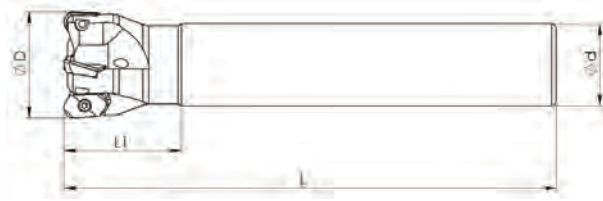

XDKT 11T3

Indexable Compability: CRTZ

Item Code	Stock		Dimension mm					Spare Parts		
	Stock	Inter C	D	Z	L1	L	d	Insert	Screw	Torx
XDKT 11T3	•	○	16	2	30	150	15	XDKT 11T3	M2.5X6	T8
HEI.1249600	•	○	20	3	30	150	19	XDKT 11T3	M2.5X7	T8
HEI.1249700	•	○	25	3	30	150	24	XDKT 11T3	M2.5X7	T8
HEI.1249800	•	○	32	4	40	150	25	XDKT 11T3	M2.5X7	T8

LDHT 0802

Indexable Compability: ARN

Item Code	Stock		Dimension mm					Spare Parts		
	Stock	Inter C	D	Z	L1	L	d	Insert	Screw	Torx
LDHT 0802	•	○	16	2	40	120	16	LDHT 0802	M2,5X6	T8
HEI.1250700	•	○	18	3	30	120	16	LDHT 0802	M2,5X6	T8