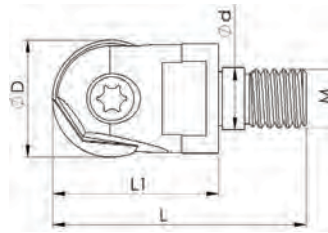

# ZOHX 2005/2506/3207

Indexable Brand:ZCC

| Item Code           | Stock | Inter C       | Dimension mm |    |    |    |       |         | Spare Parts |      |  |
|---------------------|-------|---------------|--------------|----|----|----|-------|---------|-------------|------|--|
|                     |       |               | D            | L1 | L  | d  | M     | Insert  | Screw       | Torx |  |
| ZOHX 2005/2506/3207 | Stock | Inter Coolant |              |    |    |    |       |         |             |      |  |
| HEI.1197800         | •     | ○             | 32           | 46 | 70 | 17 | M16   | ZOHX 32 | M8X1X25     | T25  |  |
| HEI.1197900         | •     | ○             | 25           | 36 | 58 | 17 | M12,5 | ZOHX 25 | M6X0,75X22  | T20  |  |
| HEI.1198000         | •     | ○             | 20           | 31 | 50 | 17 | M16   | ZOHX 20 | M5X0,5X17   | T20  |  |

# ROHX 1203/1604

Indexable Brand:ZCC

| Item Code      | Stock | Inter C       | Dimension mm |    |    |      |     |           | Spare Parts |      |  |
|----------------|-------|---------------|--------------|----|----|------|-----|-----------|-------------|------|--|
|                |       |               | D            | L1 | L  | d    | M   | Insert    | Screw       | Torx |  |
| ROHX 1203/1604 | Stock | Inter Coolant |              |    |    |      |     |           |             |      |  |
| HEI.1198100    | •     | ○             | 12           | 33 | 50 | 8.5  | M8  | ROHX 1203 | M4X0,5X9    | T15  |  |
| HEI.1198200    | •     | ○             | 16           | 33 | 50 | 8.5  | M8  | ROHX1604  | M5X0,5X14   | T20  |  |
| HEI.1198300    | •     | ○             | 20           | 42 | 61 | 10.5 | M10 | ROHX 2005 | M5X0,5X17   | T20  |  |