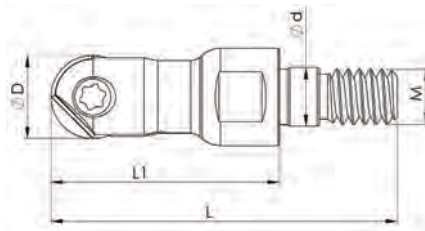

# ZOHX 2005/2506/3207

Indexable Brand:ZCC

| Item Code           | Stock | Inter C       | Dimension mm |    |    |    |       |         | Spare Parts |      |  |
|---------------------|-------|---------------|--------------|----|----|----|-------|---------|-------------|------|--|
|                     |       |               | D            | L1 | L  | d  | M     | Insert  | Screw       | Torx |  |
| ZOHX 2005/2506/3207 | Stock | Inter Coolant |              |    |    |    |       |         |             |      |  |
| HEI.1197800         | •     | ○             | 32           | 46 | 70 | 17 | M16   | ZOHX 32 | M8X1X25     | T25  |  |
| HEI.1197900         | •     | ○             | 25           | 36 | 58 | 17 | M12,5 | ZOHX 25 | M6X0,75X22  | T20  |  |
| HEI.1198000         | •     | ○             | 20           | 31 | 50 | 17 | M16   | ZOHX 20 | M5X0,5X17   | T20  |  |

# ROHX 1203/1604

Indexable Brand:ZCC

| Item Code      | Stock | Inter C       | Dimension mm |    |    |      |     |           | Spare Parts |      |  |
|----------------|-------|---------------|--------------|----|----|------|-----|-----------|-------------|------|--|
|                |       |               | D            | L1 | L  | d    | M   | Insert    | Screw       | Torx |  |
| ROHX 1203/1604 | Stock | Inter Coolant |              |    |    |      |     |           |             |      |  |
| HEI.1198100    | •     | ○             | 12           | 33 | 50 | 8.5  | M8  | ROHX 1203 | M4X0,5X9    | T15  |  |
| HEI.1198200    | •     | ○             | 16           | 33 | 50 | 8.5  | M8  | ROHX1604  | M5X0,5X14   | T20  |  |
| HEI.1198300    | •     | ○             | 20           | 42 | 61 | 10.5 | M10 | ROHX 2005 | M5X0,5X17   | T20  |  |