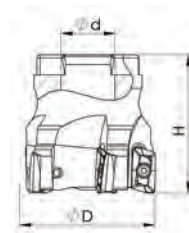

90° XNGU 15T6

Indexable Brand:WDA

heikenei.com

Item Code	Stock	Inter C	Dimension mm				Spare Parts		
			D	Z	H	d	Insert	Screw	Torx
XNGU 15T6	Stock	Inter Coolant							
HEI.1156400	•	•	40	4	40	16	XNGU 15T6	M4X14	T15
HEI.1156500	•	•	50	5	40	22	XNGU 15T6	M4X14	T15
HEI.1156600	•	•	63	5	40	22	XNGU 15T6	M4X14	T15
HEI.1156700	•	•	80	6	50	27	XNGU 15T6	M4X14	T15
HEI.1156800	•	•	50	4	40	22	XNGU 15T6	M4X14	T15

90° XDPT 1104/1704

Indexable Brand:WDA

Item Code	Stock	Inter C	Dimension mm				Spare Parts		
			D	Z	H	d	Insert	Screw	Torx
XDPT 1104/1704	Stock	Inter Coolant							
HEI.1269600	•	•	40	5	40	16	XDPT 1104	M2,5X7	T8
HEI.1269700	•	•	50	6	40	22	XDPT 1104	M2,5X7	T8
HEI.1269800	•	•	50	5	40	22	XDPT 1704	M4X11	T15
HEI.1269900	•	•	63	6	40	22	XDPT 1704	M4X11	T15