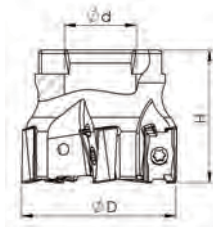

90° XNGU 15T6

Indexable Brand:WDA

heikenei.com

Item Code	Stock	Inter C	Dimension mm				Spare Parts		
			D	Z	H	d	Insert	Screw	Torx
XNGU 15T6	Stock	Inter Coolant							
HEI.1156400	•	•	40	4	40	16	XNGU 15T6	M4X14	T15
HEI.1156500	•	•	50	5	40	22	XNGU 15T6	M4X14	T15
HEI.1156600	•	•	63	5	40	22	XNGU 15T6	M4X14	T15
HEI.1156700	•	•	80	6	50	27	XNGU 15T6	M4X14	T15
HEI.1156800	•	•	50	4	40	22	XNGU 15T6	M4X14	T15

90° XDPT 1104/1704

Indexable Brand:WDA

Item Code	Stock	Inter C	Dimension mm				Spare Parts		
			D	Z	H	d	Insert	Screw	Torx
XDPT 1104/1704	Stock	Inter Coolant							
HEI.1269600	•	•	40	5	40	16	XDPT 1104	M2,5X7	T8
HEI.1269700	•	•	50	6	40	22	XDPT 1104	M2,5X7	T8
HEI.1269800	•	•	50	5	40	22	XDPT 1704	M4X11	T15
HEI.1269900	•	•	63	6	40	22	XDPT 1704	M4X11	T15