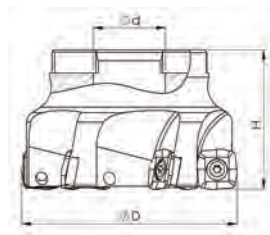

90° AOMT 1236

Indexable Brand: MTSBSH

heikenei.com

Item Code	Stock	Inter C		Dimension mm			Spare Parts		
		Inter Coolant	D	Z	H	d	Insert	Screw	Torx
AOMT 1236	Stock								
HEI.1150800	•	•	40	6	40	16	AOMT 1236	M2,5X7	T08
HEI.1150900	•	•	50	7	40	22	AOMT 1236	M2,5X7	T08
HEI.1151000	•	•	63	8	40	22	AOMT 1236	M2,5X7	T08
HEI.1151100	•	•	80	9	40	27	AOMT 1236	M2,5X7	T08
HEI.1151200	•	•	100	11	40	32	AOMT 1236	M2,5X7	T08

90° SOMT 12T3

Indexable Brand: MTSBSH

Item Code	Stock	Inter C		Dimension mm			Spare Parts		
		Inter Coolant	D	Z	H	d	Insert	Screw	Torx
MTSBSH SOMT 12T3	Stock								
HEI.1163500	•	•	50	4	40	22	SOMT 12T3	M3,5X11	T15
HEI.1163600	•	•	63	5	45	22	SOMT 12T3	M3,5X11	T15
HEI.1163700	•	•	80	6	45	27	SOMT 12T3	M3,5X11	T15
HEI.1163800	•	•	100	7	50	32	SOMT 12T3	M3,5X11	T15
HEI.1163900	•	○	100	10	50	32	SOMT 12T3	M3,5X11	T15
HEI.1164000	•	○	125	8	50	40	SOMT 12T3	M3,5X11	T15
HEI.1164100	•	○	125	12	50	40	SOMT 12T3	M3,5X11	T15