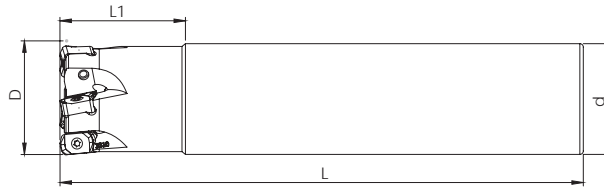

BNGX 10T3

Indexable Compability: PRMT

Item Code	Stock		Dimension mm					Spare Parts		
	Stock	Inter C	D	Z	L1	L	d	Insert	Screw	Torx
HEI.1125800	○	●	17	2	30	150	16	BNGX 10T3	M2,5X8	T8
HEI.1125900	○	●	21	3	30	150	20	BNGX 10T3	M2,5X8	T8
HEI.1126000	○	●	26	4	30	150	25	BNGX 10T3	M2,5X8	T8
HEI.1126100	○	●	26	4	30	200	25	BNGX 10T3	M2,5X8	T8
HEI.1126200	○	●	33	5	30	150	32	BNGX 10T3	M2,5X8	T8
HEI.1126300	○	●	33	5	30	200	32	BNGX 10T3	M2,5X8	T8

ZDCW 09T3

Indexable Compability: PRMT

Item Code	Stock		Dimension mm					Spare Parts		
	Stock	Inter C	D	Z	L1	L	d	Insert	Screw	Torx
HEI.1127500	●	●	20	2	50	150	20	ZDCW 09T3	M3X8	T15
HEI.1127600	●	●	25	2	50	150	25	ZDCW 09T3	M3X8	T15
HEI.1127700	●	●	32	3	50	150	32	ZDCW 09T3	M3X8	T15