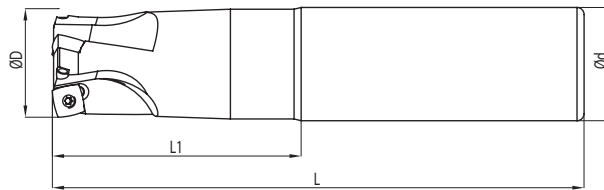

BNGX 10T3

Indexable Compability: PRMT

Item Code	Stock		Dimension mm					Spare Parts		
	Stock	Inter C	D	Z	L1	L	d	Insert	Screw	Torx
HEI.1125800	○	●	17	2	30	150	16	BNGX 10T3	M2,5X8	T8
HEI.1125900	○	●	21	3	30	150	20	BNGX 10T3	M2,5X8	T8
HEI.1126000	○	●	26	4	30	150	25	BNGX 10T3	M2,5X8	T8
HEI.1126100	○	●	26	4	30	200	25	BNGX 10T3	M2,5X8	T8
HEI.1126200	○	●	33	5	30	150	32	BNGX 10T3	M2,5X8	T8
HEI.1126300	○	●	33	5	30	200	32	BNGX 10T3	M2,5X8	T8

ZDCW 09T3

Indexable Compability: PRMT

Item Code	Stock		Dimension mm					Spare Parts		
	Stock	Inter C	D	Z	L1	L	d	Insert	Screw	Torx
HEI.1127500	●	●	20	2	50	150	20	ZDCW 09T3	M3X8	T15
HEI.1127600	●	●	25	2	50	150	25	ZDCW 09T3	M3X8	T15
HEI.1127700	●	●	32	3	50	150	32	ZDCW 09T3	M3X8	T15