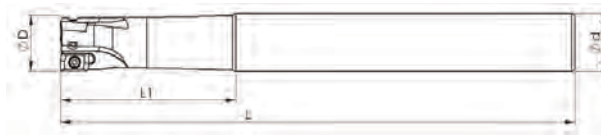

ZPMT 1003

Indexable Compability: DJT

heikenei.com

Item Code	Stock		Dimension mm					Spare Parts		
	Stock	Inter C	D	Z	L1	L	d	Insert	Screw	Torx
ZPMT 1003	○	○								
HEI.1112700	○	○	16	2	50	160	16	ZPMT 1003	M2.5X7	T08
HEI.1112800	○	○	20	3	50	160	20	ZPMT 1003	M2.5X7	T08
HEI.1112900	○	○	20	3	50	180	20	ZPMT 1003	M2.5X7	T08
HEI.1113000	○	○	25	4	50	160	25	ZPMT 1003	M2.5X7	T08
HEI.1113100	○	○	25	4	60	200	25	ZPMT 1003	M2.5X7	T08
HEI.1113300	○	○	32	5	70	200	32	ZPMT 1003	M2.5X7	T08
HEI.1113200	○	○	32	4	70	200	32	ZPMT 1003	M2.5X7	T08

XDKT 0703

Indexable Compability: CRTZ

Item Code	Stock		Dimension mm					Spare Parts		
	Stock	Inter C	D	Z	L1	L	d	Insert	Screw	Torx
XDKT 0703	●	○								
HEI.1249400	●	○	10	1	25	100	10	XDKT 0703	M2,2X5	T10
HEI.1249500	●	○	12	2	25	100	12	XDKT 0703	M2,2X5	T10