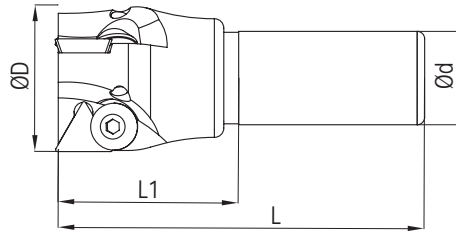

TPKN 1603

Indexable Compability: ISO

Item Code	Stock		Dimension mm					Spare Parts		
	Stock	Inter C	D	Z	L1	L	d	Insert	Screw	Key
HEI.1075900	•	○	35	2	40	100	25	TPKN 1603	M6X0.75	A4
HEI.1076000	•	○	40	3	40	100	25	TPKN 1603	M6X0.75	A4
HEI.1076100	•	○	50	3	40	100	25	TPKN 1603	M6X0.75	A4

VCGT 2205/1604

Indexable Compability: ISO

Item Code	Stock		Dimension mm					Spare Parts		
	Stock	Inter C	D	Z	L1	L	d	Insert	Screw	Torx
HEI.1099100	•	○	32	3	70	300	32	VCGT 1604	M4X11	T15
HEI.1098900	•	○	32	2	70	250	32	VCGT 2205	M5X12	T20
HEI.1099000	•	○	33	2	40	250	32	VCGT 2205	M5X12	T20

QXMT 17

Indexable Compability: ISO

Item Code	Stock		Dimension mm					Spare Parts		
	Stock	Inter C	D	Z	L1	L	d	Insert	Screw	Torx
HEI.1115200	○	○	25	2	70	150	25	QXMT 17	M4X8	T15
HEI.1115300	○	○	28	2	50	150	25	QXMT 17	M4X8	T15
HEI.1115400	•	○	28	2	50	160	25	QXMT 17	M4X8	T15
HEI.1115500	○	○	35	3	50	150	25	QXMT 17	M4X8	T15