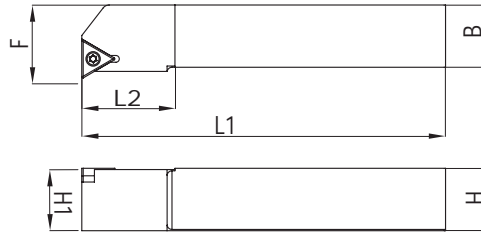

STFCR

Indexable Compability: ISO

heikenei.com

Item Code	Stock		Dimension mm								Spare Parts				
	R	L	H1	H	B	F	L1	L2	λS	$\gamma 0$	Insert	Shim	Screw	Screw	Torx
HEI.1034600	○	○	16	16	20	100	25	0	0	TC.T 16T3..	-	-	M3.5X11	T15	
HEI.1034700	●	●	20	20	25	125	35	0	0	TC.T 16T3..	TC..016	M5XM3.5	M3.5X14	T15	
HEI.1034800	●	●	25	25	32	150	40	0	0	TC.T 16T3..	TC..016	M5XM3.5	M3.5X14	T15	
HEI.1034900	●	●	12	12	16	100	25	0	0	TC.T 11..	-	-	M2,5	T08	
HEI.1035000	●	●	16	16	20	100	25	0	0	TC.T 11..	-	-	M2,5	T08	

STJCR

Indexable Compability: ISO

AVAILABLE SOON

Item Code	Stock		Dimension mm								Spare Parts				
	R	L	H1	H	B	F	L1	L2	λS	$\gamma 0$	Insert	Shim	Screw	Screw	Torx
HEI.1605500	○	○	16	16	20	100	25	0	0	TC.T 16T3..	-	-	M3.5X11	T15	
HEI.1605600	●	●	20	20	25	125	35	0	0	TC.T 16T3..	TC..016	M5XM3.5	M3.5X14	T15	
HEI.1605700	●	●	25	25	32	150	40	0	0	TC.T 16T3..	TC..016	M5XM3.5	M3.5X14	T15	
HEI.1605800	●	●	12	12	16	100	25	0	0	TC.T 11..	-	-	M2,5	T08	
HEI.1605900	●	●	16	16	20	100	25	0	0	TC.T 11..	-	-	M2,5	T08	