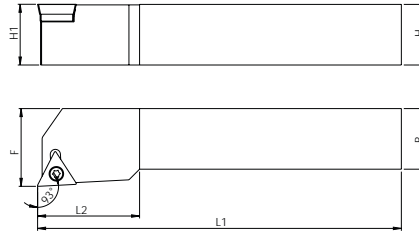

STFCR

Indexable Compability: ISO

heikenei.com

Item Code	Stock		Dimension mm								Spare Parts				
	R	L	H1	H	B	F	L1	L2	λS	$\gamma 0$	Insert	Shim	Screw	Screw	Torx
HEI.1034600	○	○	16	16	20	100	25	0	0	TC.T 16T3..	-	-	M3.5X11	T15	
HEI.1034700	●	●	20	20	25	125	35	0	0	TC.T 16T3..	TC..016	M5XM3.5	M3.5X14	T15	
HEI.1034800	●	●	25	25	32	150	40	0	0	TC.T 16T3..	TC..016	M5XM3.5	M3.5X14	T15	
HEI.1034900	●	●	12	12	16	100	25	0	0	TC.T 11..	-	-	M2,5	T08	
HEI.1035000	●	●	16	16	20	100	25	0	0	TC.T 11..	-	-	M2,5	T08	

STJCR

Indexable Compability: ISO

AVAILABLE SOON

Item Code	Stock		Dimension mm								Spare Parts				
	R	L	H1	H	B	F	L1	L2	λS	$\gamma 0$	Insert	Shim	Screw	Screw	Torx
HEI.1605500	○	○	16	16	20	100	25	0	0	TC.T 16T3..	-	-	M3.5X11	T15	
HEI.1605600	●	●	20	20	25	125	35	0	0	TC.T 16T3..	TC..016	M5XM3.5	M3.5X14	T15	
HEI.1605700	●	●	25	25	32	150	40	0	0	TC.T 16T3..	TC..016	M5XM3.5	M3.5X14	T15	
HEI.1605800	●	●	12	12	16	100	25	0	0	TC.T 11..	-	-	M2,5	T08	
HEI.1605900	●	●	16	16	20	100	25	0	0	TC.T 11..	-	-	M2,5	T08	